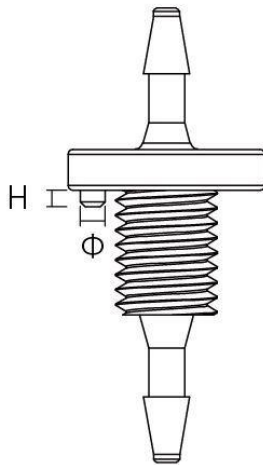

Equal Bulkhead Union

Reducing Bulkhead Union

Mounting Hole

Nut Dimension

LM-1/4-28P  
LM-1/4-28E

LM-M8P  
LM-M8E

LM-M10P  
LM-M10E

LM-M12P  
LM-M12E