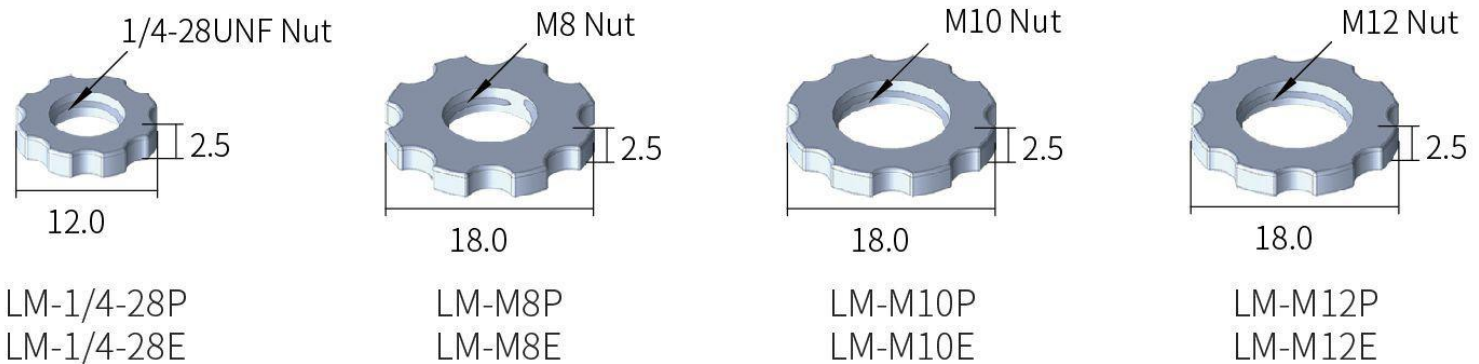

Equal Bulkhead Union

Reducing Bulkhead Union

Mounting Hole

Nut Dimension

LM-1/4-28P  
LM-1/4-28E

LM-M8P  
LM-M8E

LM-M10P  
LM-M10E

LM-M12P  
LM-M12E