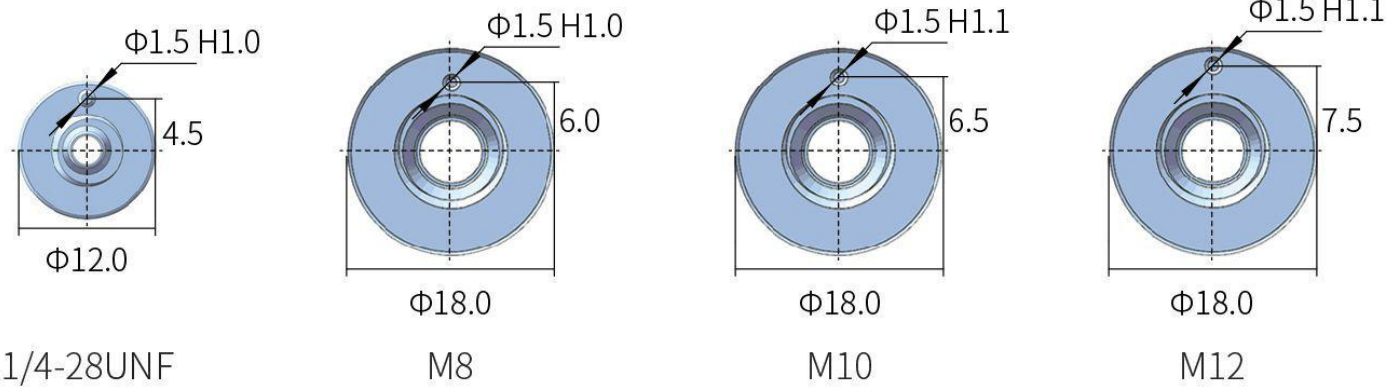

Equal Bulkhead Union

Reducing Bulkhead Union

Mounting Hole

Nut Dimension

LM-1/4-28P  
LM-1/4-28E

LM-M8P  
LM-M8E

LM-M10P  
LM-M10E

LM-M12P  
LM-M12E