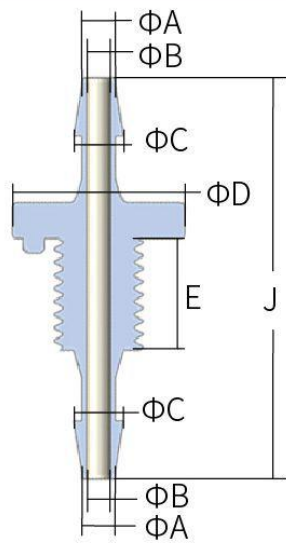

Equal Bulkhead Union

Reducing Bulkhead Union

Mounting Hole

Nut Dimension

LM-1/4-28P  
LM-1/4-28E

LM-M8P  
LM-M8E

LM-M10P  
LM-M10E

LM-M12P  
LM-M12E