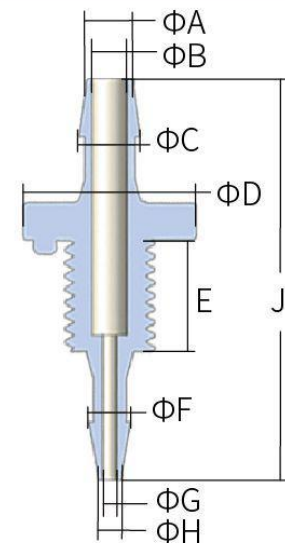

Equal Bulkhead Union

Reducing Bulkhead Union

Mounting Hole

Nut Dimension

LM-1/4-28P  
LM-1/4-28E

LM-M8P  
LM-M8E

LM-M10P  
LM-M10E

LM-M12P  
LM-M12E